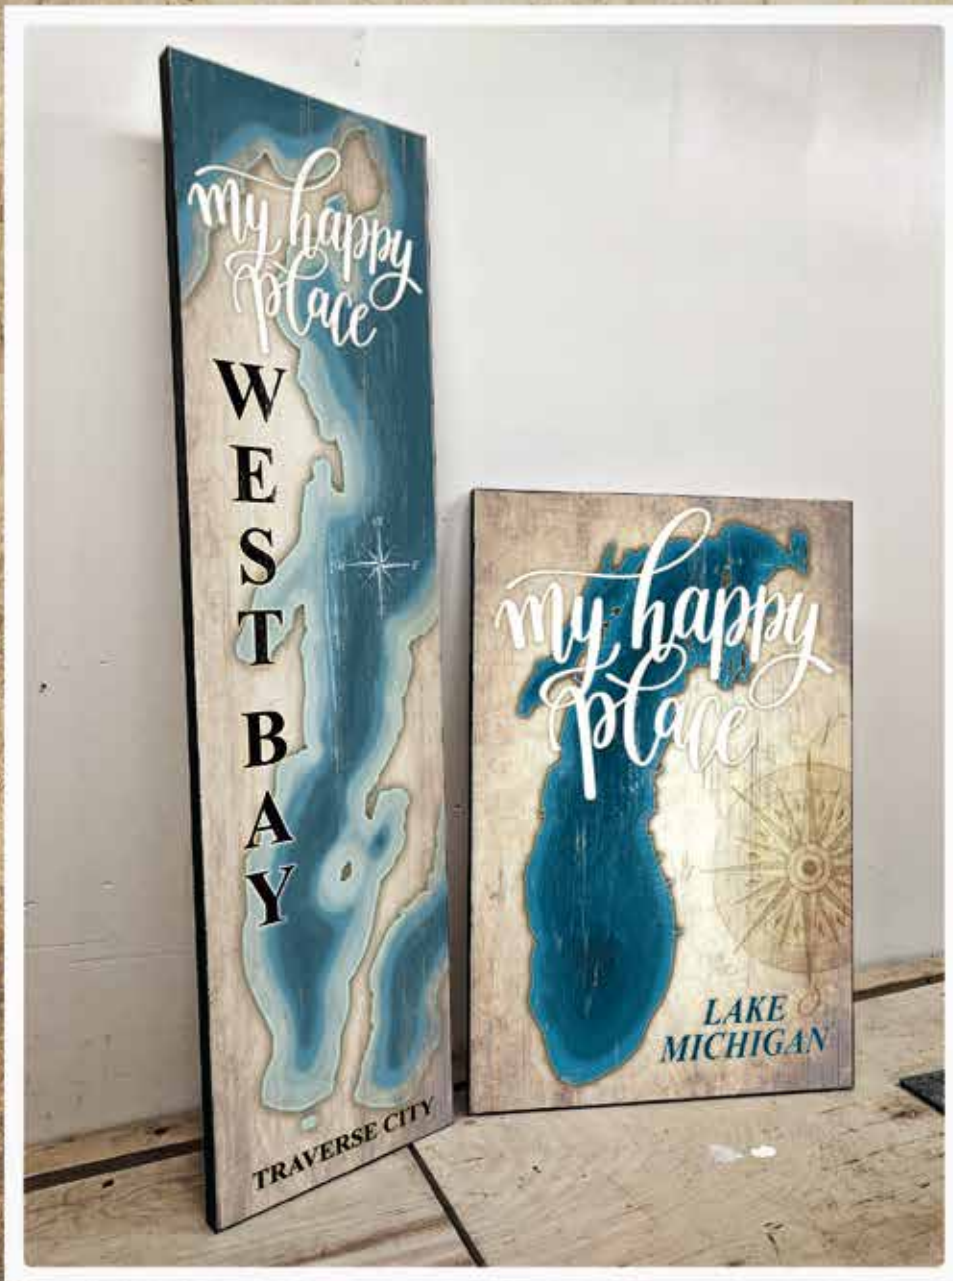

LAKE DROP SIGNS

15.5" x 23.5" OR 10" x 36"

(SIZE AND SHAPE OF LAKE DETERMINES WHICH SIZE TO BE USED)

PH: 989.799.9440

WWW.POORBOYWOODWORKS.COM

SALES@POORBOYWOODWORKS.COM

DRILLED
AND READY
TO HANG

DISTRESSED
BLACK EDGES